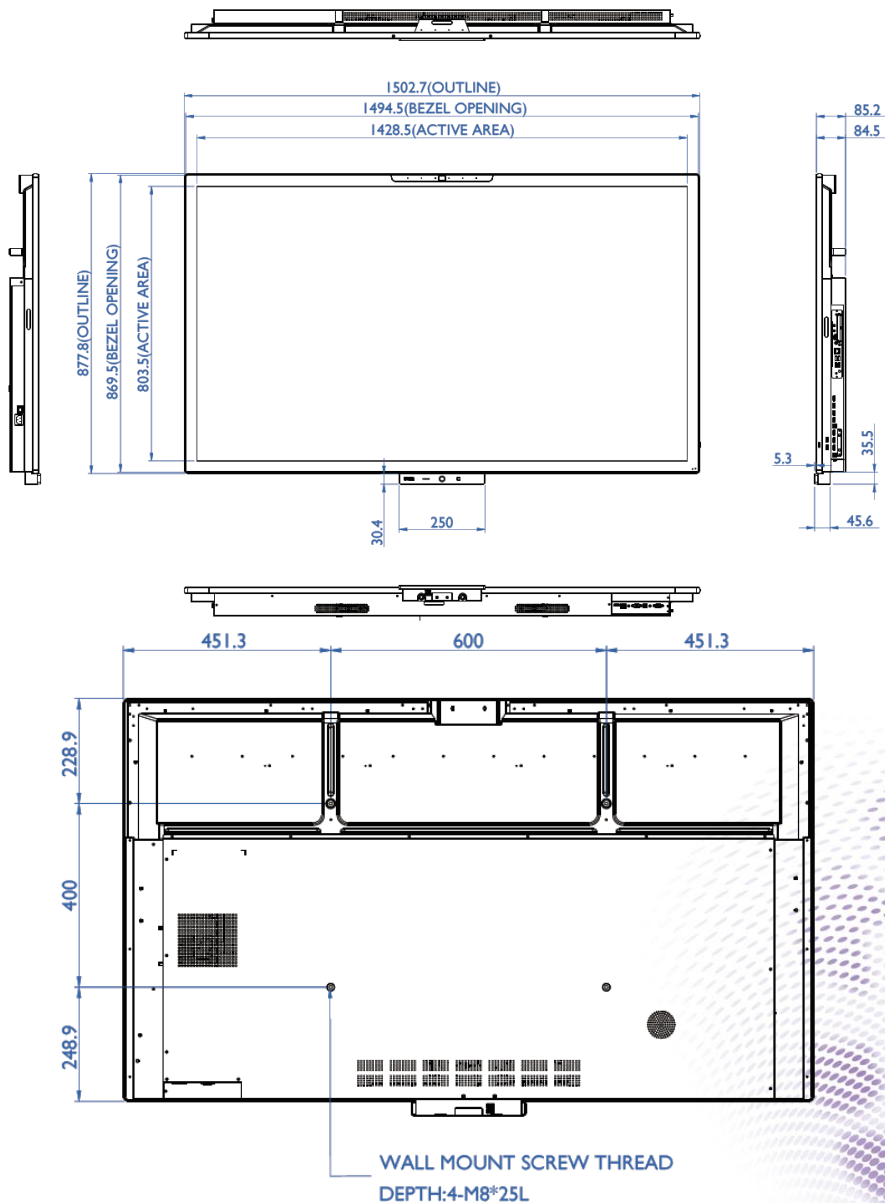

Latest Update 2020-02-12

Datasheets also available on: www.BenQ.nl, www.BenQ.be

BenQ Benelux B.V., Meerenakkerweg 1-17, 5652 AR, Eindhoven

Because it matters

Data sheet

Input and Output Terminals

- | | |
|----------------|-----------------|
| 1 USB 2.0 | 11 HDMI OUT |
| 2 LAN | 12 USB 3.0 |
| 3 AUDIO OUT | 13 USB 3.0/I.5A |
| 4 RS232 | 14 USB 3.0 |
| 5 SPDIF | 15 TOUCH I |
| 6 AUDIO IN/MIC | 16 HDMI IN 1 |
| 7 VGA | 17 HDMI IN 2 |
| 8 Power | 18 HDMI IN 3 |
| 9 USB 2.0 | 19 TOUCH 2 |
| 10 USB 2.0 | 20 USB 2.0 |

Dimension:

Latest Update 2020-02-12
 Datasheets also available on: www.BenQ.nl, www.BenQ.be
 BenQ Benelux B.V., Meerenakkerweg 1-17, 5652 AR, Eindhoven

Because it matters