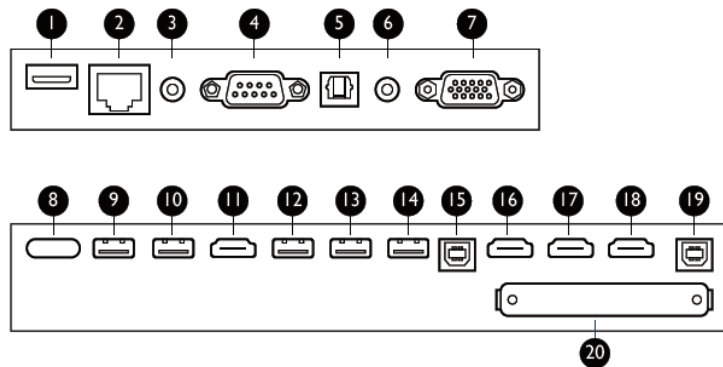

Latest Update 2020-02-12

Datasheets also available on: www.BenQ.nl, www.BenQ.be

BenQ Benelux B.V., Meerenakkerweg 1-17, 5652 AR, Eindhoven

Because it matters

Data sheet

Input and Output Terminals

- | | |
|----------------|-----------------|
| 1 USB 2.0 | 11 HDMI OUT |
| 2 LAN | 12 USB 3.0 |
| 3 AUDIO OUT | 13 USB 3.0/I.5A |
| 4 RS232 | 14 USB 3.0 |
| 5 SPDIF | 15 TOUCH I |
| 6 AUDIO IN/MIC | 16 HDMI IN 1 |
| 7 VGA | 17 HDMI IN 2 |
| 8 Power | 18 HDMI IN 3 |
| 9 USB 2.0 | 19 TOUCH 2 |
| 10 USB 2.0 | 20 USB 2.0 |